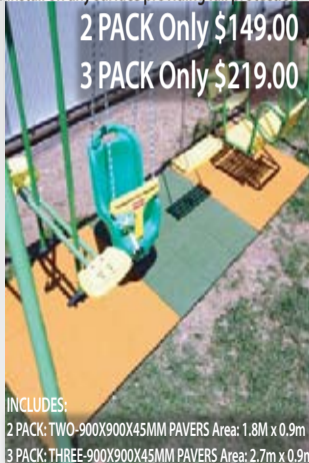

SWING KITS

Install on any surface providing fall protection